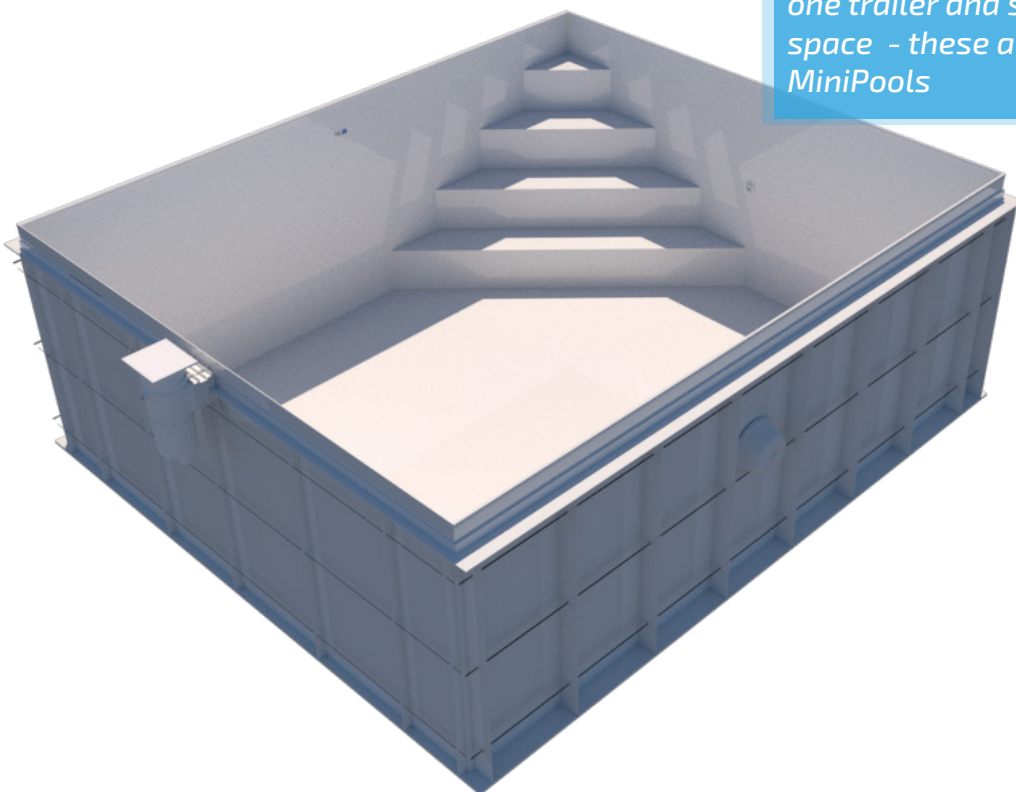

SKIMMER POOLS PRIME

OVERFLOW POOLS PRIME

RELAXATION POOLS

SUITABLE FOR PROPERTIES WITH LIMITED SPACE/ALTERNATIVE TO WHIRPOOLS

MiniPools represent alternative to whirlpools and are suitable for the properties with limited space. Combination of vertical and horizontal supporting ribs provides great stability of the pool.

NEWS 2022

Wide range of shapes and equipment, possibility to transport up to 3 units on one trailer and small demand for storage space - these are the benefits of MPD MiniPools

STAIRS AND RELAXATION BENCHES

Swimming pools Basic and Prime can be both fitted with various types of stairs and relaxation benches.

STAIRS AND RELAXATION BENCHES

....and many more.

TECHNOLOGICAL UNITS

EASY TRANSPORT, EASY INSTALLATION, EASY MAINTANANCE - ALL IN ONE