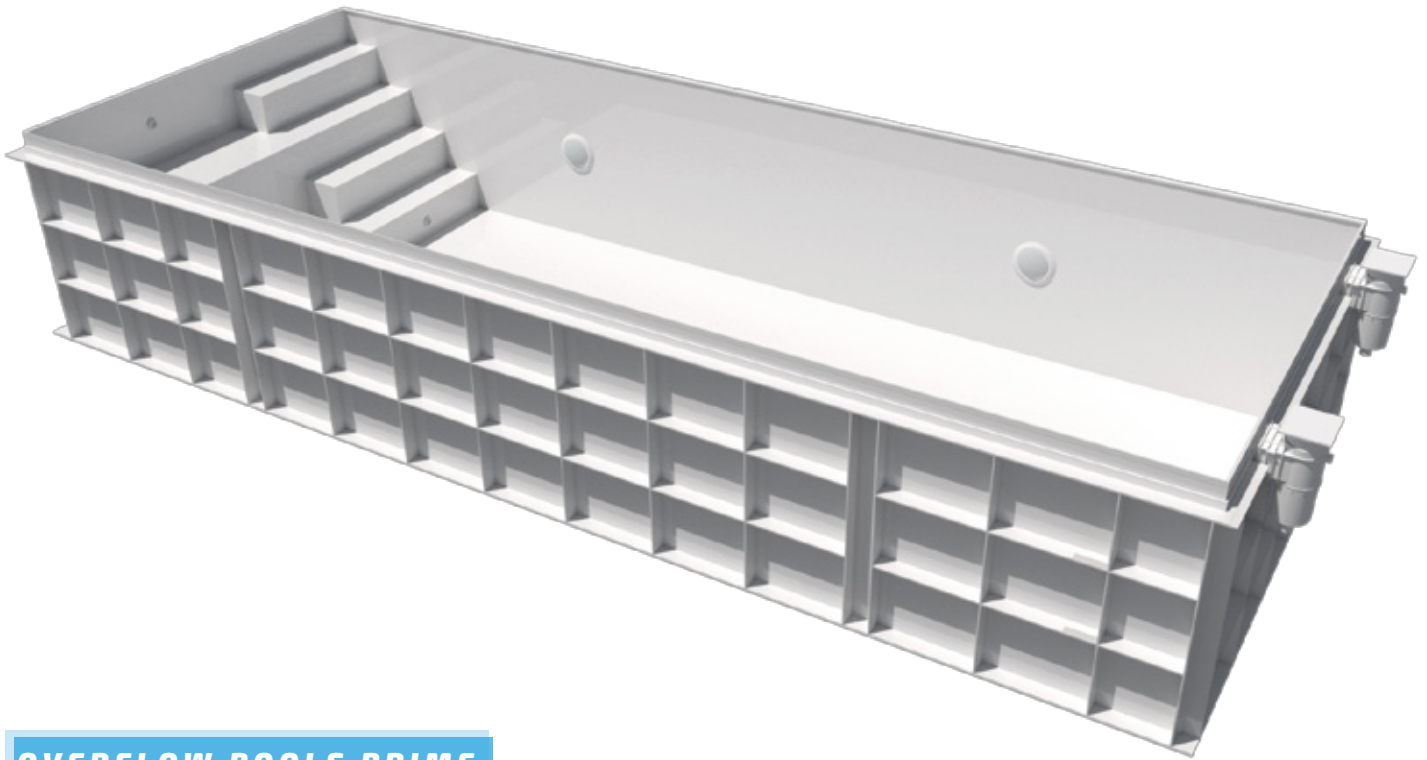

DURA POLYMER SWIMMING POOLS BASIC LINE

TOP QUALITY POOLS FOR REASONABLE PRICE

My Pool Direct Dura Polymer Basic swimming pools represent the standard pools with 6 mm thick bottom, 8 mm thick sides and 10 mm thick supportig elements. Available in 4 colors and skimmer or overflow version, Basic pools deliver the top quality for reasonable price.

SKIMMER POOLS BASIC

OVERFLOW POOLS BASIC

BASIC LINE

DURA POLYMER POOLS PRIME

ULTIMATE DURABILITY AND STABILITY FOR MOST DEMANDING CUSTOMERS

Swimming pools Prime with combination of massive horizontal and vertical ribs offers maximum stability and durability to most demanding customer.

SKIMMER POOLS PRIME

OVERFLOW POOLS PRIME

RELAXATION POOLS

SUITABLE FOR PROPERTIES WITH LIMITED SPACE/ALTERNATIVE TO WHIRPOOLS

MiniPools represent alternative to whirlpools and are suitable for the properties with limited space. Combination of vertical and horizontal supporting ribs provides great stability of the pool.