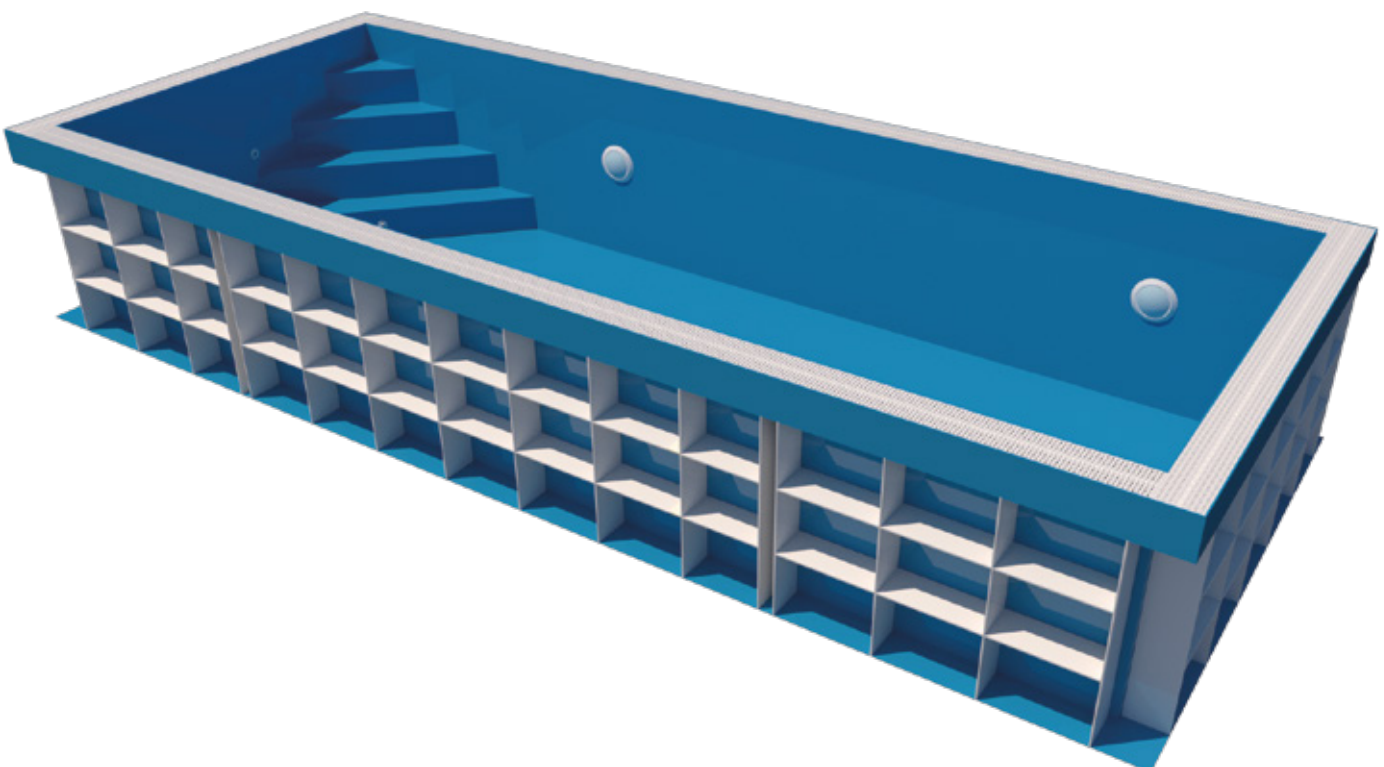

DURA POLYMER SWIMMING POOLS BASIC LINE

TOP QUALITY POOLS FOR REASONABLE PRICE

My Pool Direct Dura Polymer Basic swimming pools represent the standard pools with 6 mm thick bottom, 8 mm thick sides and 10 mm thick supportig elements. Available in 4 colors and skimmer or overflow version, Basic pools deliver the top quality for reasonable price.

SKIMMER POOLS BASIC

OVERFLOW POOLS BASIC

BASIC LINE

DURA POLYMER POOLS PRIME

ULTIMATE DURABILITY AND STABILITY FOR MOST DEMANDING CUSTOMERS

Swimming pools Prime with combination of massive horizontal and vertical ribs offers maximum stability and durability to most demanding customer.

SKIMMER POOLS PRIME

OVERFLOW POOLS PRIME

RELAXATION POOLS

SUITABLE FOR PROPERTIES WITH LIMITED SPACE/ALTERNATIVE TO WHIRPOOLS

MiniPools represent alternative to whirlpools and are suitable for the properties with limited space. Combination of vertical and horizontal supporting ribs provides great stability of the pool.

NEWS 2022

Wide range of shapes and equipment, possibility to transport up to 3 units on one trailer and small demand for storage space - these are the benefits of MPD MiniPools

STAIRS AND RELAXATION BENCHES