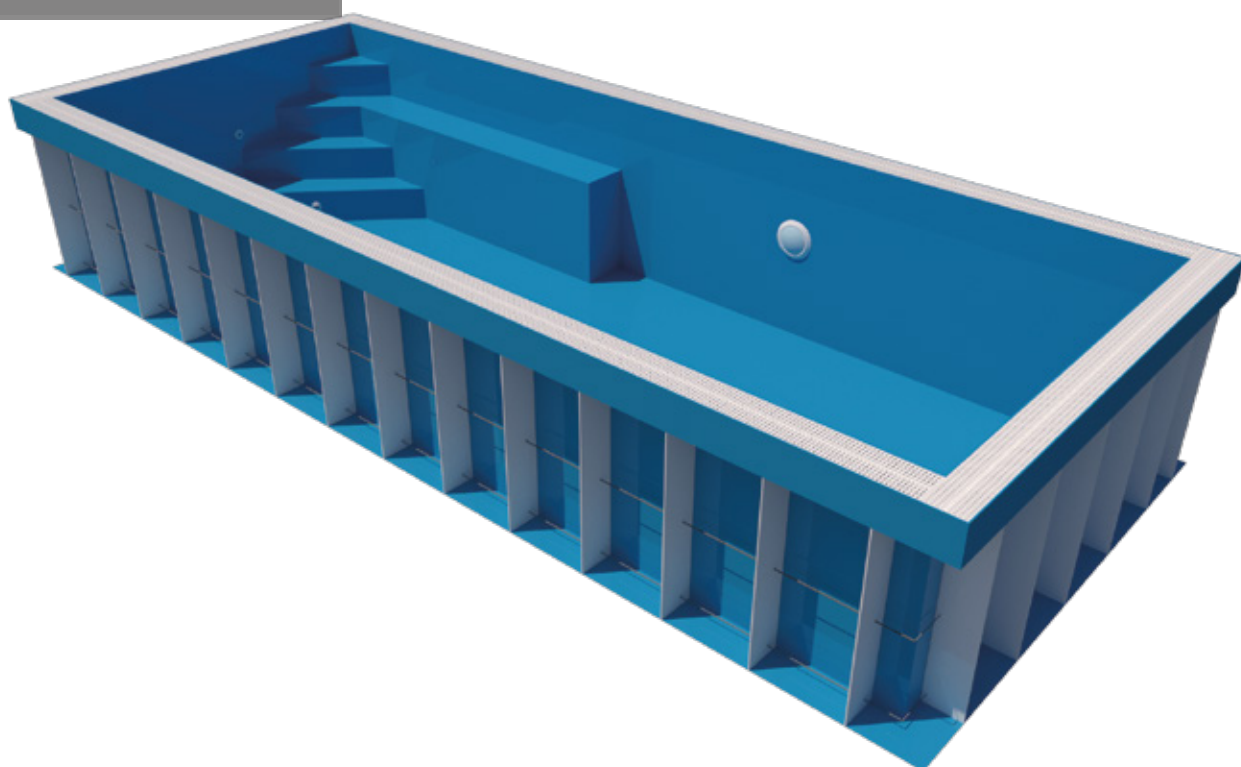

DURA POLYMER SWIMMING POOLS BASIC LINE

TOP QUALITY POOLS FOR REASONABLE PRICE

My Pool Direct Dura Polymer Basic swimming pools represent the standard pools with 6 mm thick bottom, 8 mm thick sides and 10 mm thick supportig elements. Available in 4 colors and skimmer or overflow version, Basic pools deliver the top quality for reasonable price.

SKIMMER POOLS BASIC

OVERFLOW POOLS BASIC

BASIC LINE

DURA POLYMER POOLS PRIME

ULTIMATE DURABILITY AND STABILITY FOR MOST DEMANDING CUSTOMERS

Swimming pools Prime with combination of massive horizontal and vertical ribs offers maximum stability and durability to most demanding customer.