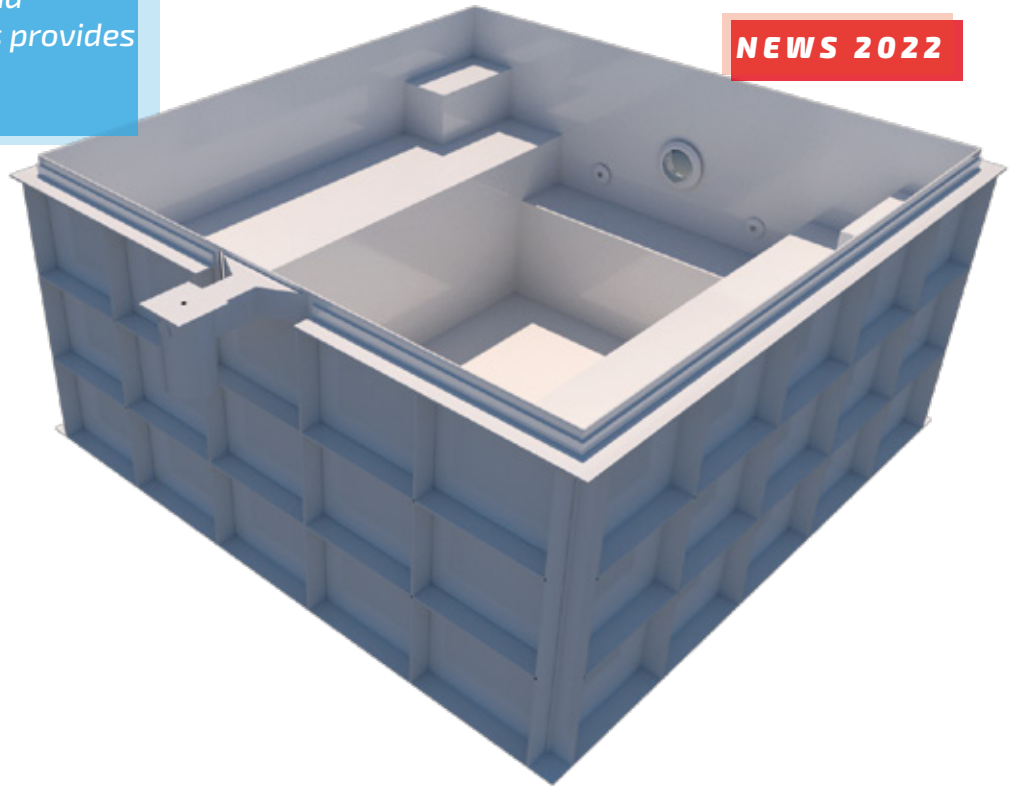

SKIMMER POOLS PRIME

OVERFLOW POOLS PRIME

RELAXATION POOLS

SUITABLE FOR PROPERTIES WITH LIMITED SPACE/ALTERNATIVE TO WHIRPOOLS

MiniPools represent alternative to whirlpools and are suitable for the properties with limited space. Combination of vertical and horizontal supporting ribs provides great stability of the pool.

NEWS 2022

Wide range of shapes and equipment, possibility to transport up to 3 units on one trailer and small demand for storage space - these are the benefits of MPD MiniPools

STAIRS AND RELAXATION BENCHES

Swimming pools Basic and Prime can be both fitted with various types of stairs and relaxation benches.

STAIRS AND RELAXATION BENCHES

....and many more.

TECHNOLOGICAL UNITS

EASY TRANSPORT, EASY INSTALLATION, EASY MAINTANANCE - ALL IN ONE