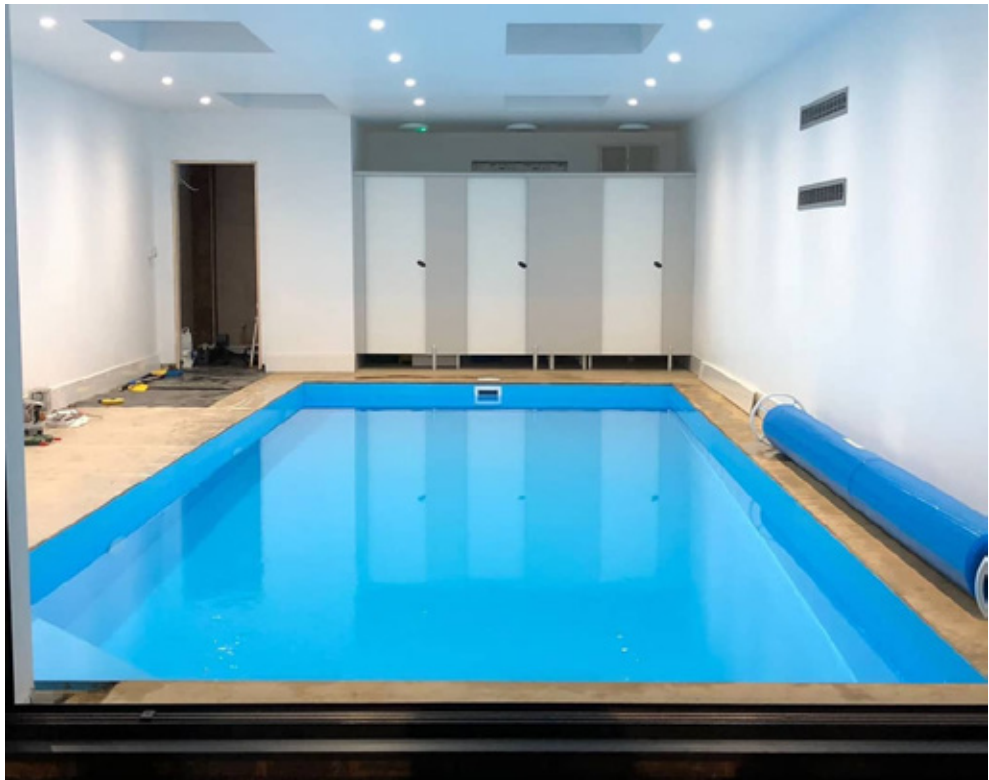

RÖCHLING

i All our Dura Polymer pools can be equipped with automatic roller cover.

DURA POLYMER SWIMMING POOLS

INFINITY POOLS

GREAT DESIGN WHICH COMBINES BENEFITS OF SKIMMER AND OVERFLOW POOLS

My Pool Direct Dura Polymer Pools are combining benefits of skimmer and overflow pools: high water level and easy construction preparation. Thanks to one sided overflow, on the short or long side, can customers use almost the full depth of the pools.