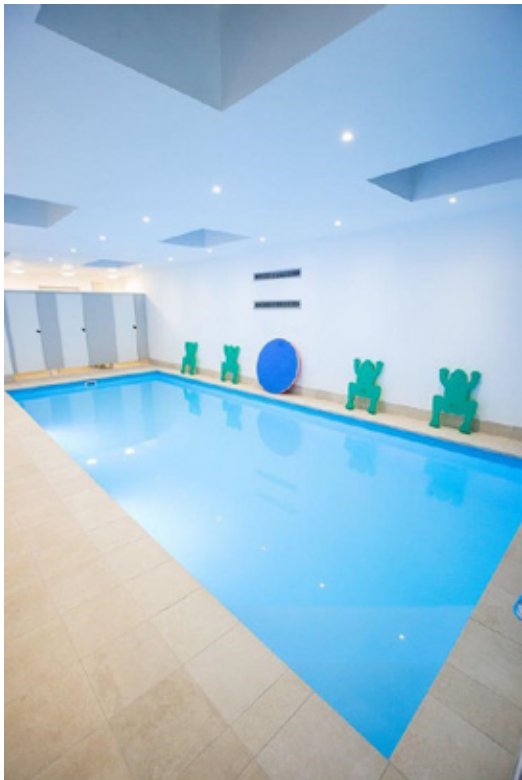

RÖCHLING

i All our Dura Polymer pools can be equipped with automatic roller cover.

DURA POLYMER SWIMMING POOLS

INFINITY POOLS

GREAT DESIGN WHICH COMBINES BENEFITS OF SKIMMER AND OVERFLOW POOLS

My Pool Direct Dura Polymer Pools are combining benefits of skimmer and overflow pools: high water level and easy construction preparation. Thanks to one sided overflow, on the short or long side, can customers use almost the full depth of the pools.