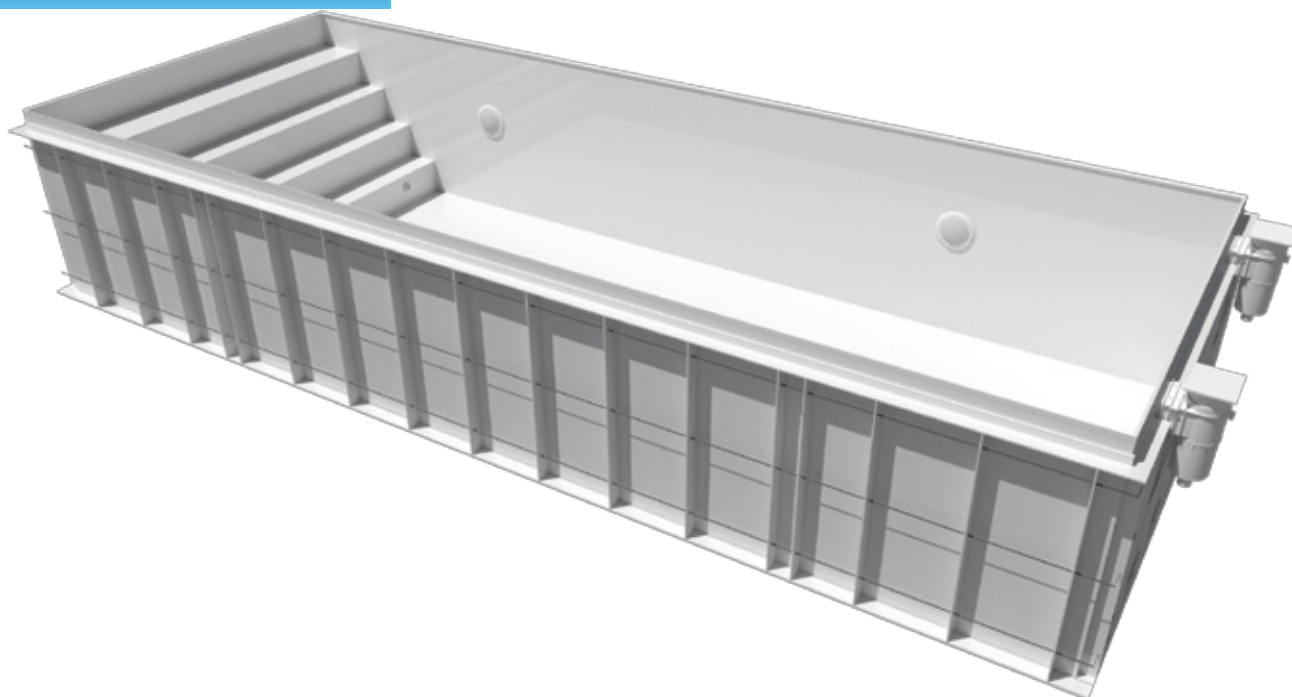

DURA POLYMER SWIMMING POOLS BASIC LINE

TOP QUALITY POOLS FOR REASONABLE PRICE

My Pool Direct Dura Polymer Basic swimming pools represent the standard pools with 6 mm thick bottom, 8 mm thick sides and 10 mm thick supportig elements. Available in 4 colors and skimmer or overflow version, Basic pools deliver the top quality for reasonable price.

SKIMMER POOLS BASIC