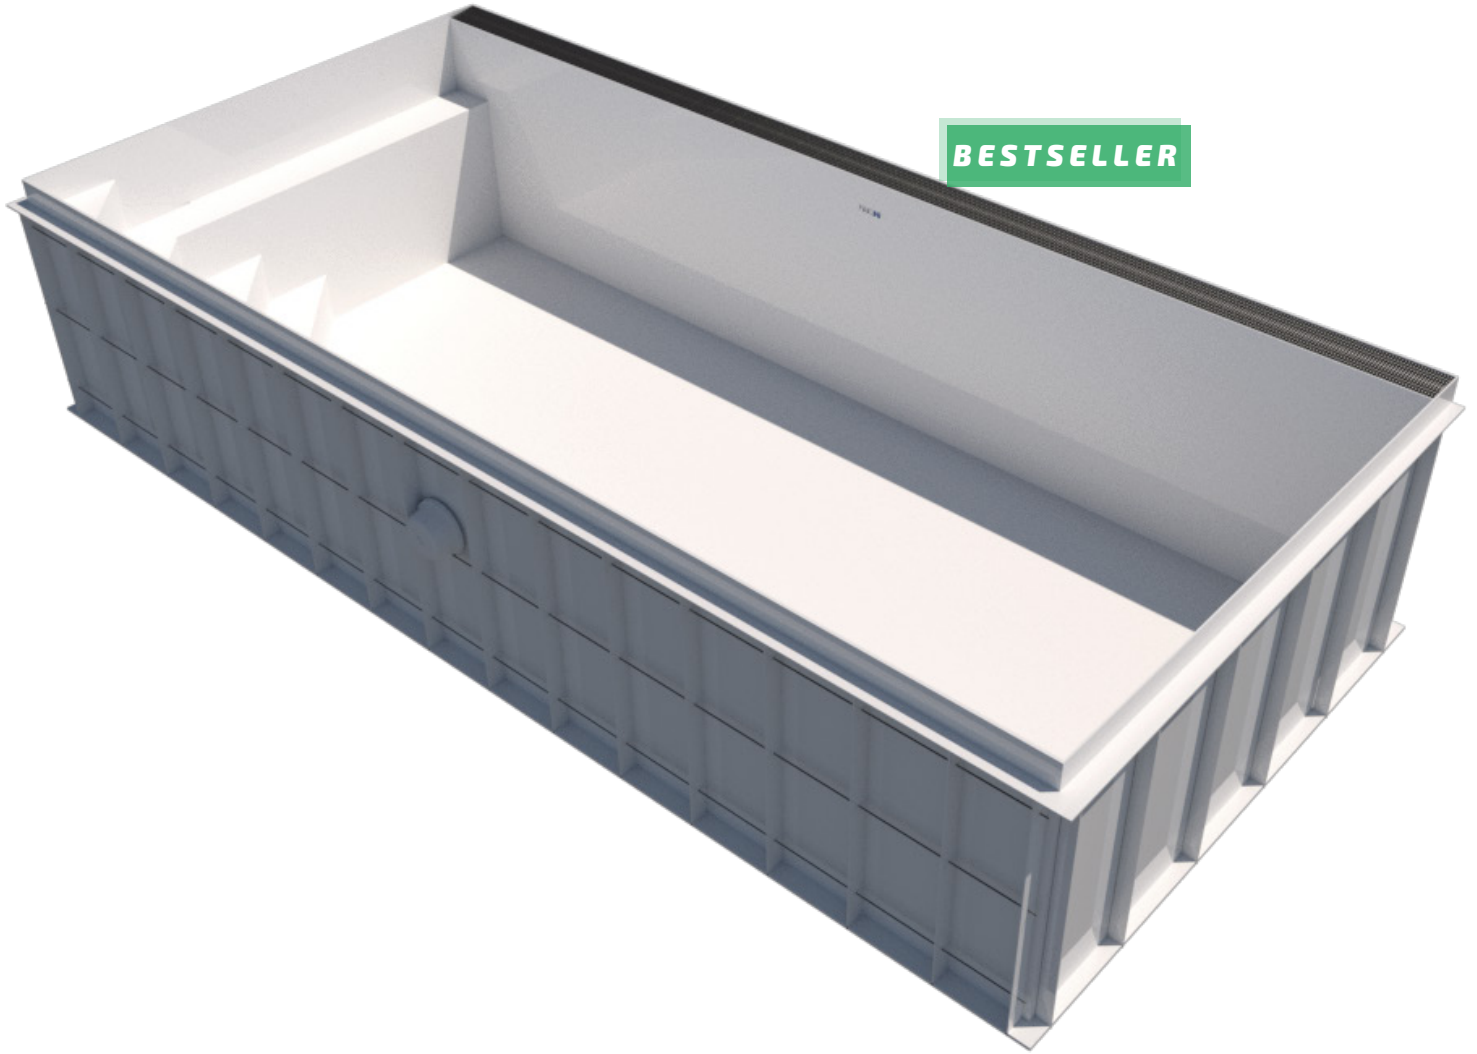

ABOUT MY POOL DIRECT

DURA POLYMER SWIMMING POOLS

My Pool Direct polymer pools are manufactured from UV stabilized Röchling and Aquatec polypropylene sheets. Thanks to automated butt welding method all the welds are 100% waterproof and long lasting. We are using 6 mm and 8 mm sheets for bottom and sides and 10 mm sheets for supporting ribs and cylinder.

COLOR OPTIONS

GREY

WHITE

LIGHT BLUE

CARIBBEAN BLUE

MATERIAL PARAMETRES

1. Long life, strenght and durability of dura polymer sheets
2. Wide range of shapes, sizes, depths, stairs and relaxation benches
3. UV stabilization
4. Sheet thickness for bottom and sides: 6 or 8 mm. Thickness of the supporting elements: 10 mm
5. Easy and fast construction

RÖCHLING

i All our Dura Polymer pools can be equipped with automatic roller cover.

DURA POLYMER SWIMMING POOLS

INFINITY POOLS

GREAT DESIGN WHICH COMBINES BENEFITS OF SKIMMER AND OVERFLOW POOLS

My Pool Direct Dura Polymer Pools are combining benefits of skimmer and overflow pools: high water level and easy construction preparation. Thanks to one sided overflow, on the short or long side, can customers use almost the full depth of the pools.

DURA POLYMER SWIMMING POOLS BASIC LINE

TOP QUALITY POOLS FOR REASONABLE PRICE

My Pool Direct Dura Polymer Basic swimming pools represent the standard pools with 6 mm thick bottom, 8 mm thick sides and 10 mm thick supportig elements. Available in 4 colors and skimmer or overflow version, Basic pools deliver the top quality for reasonable price.